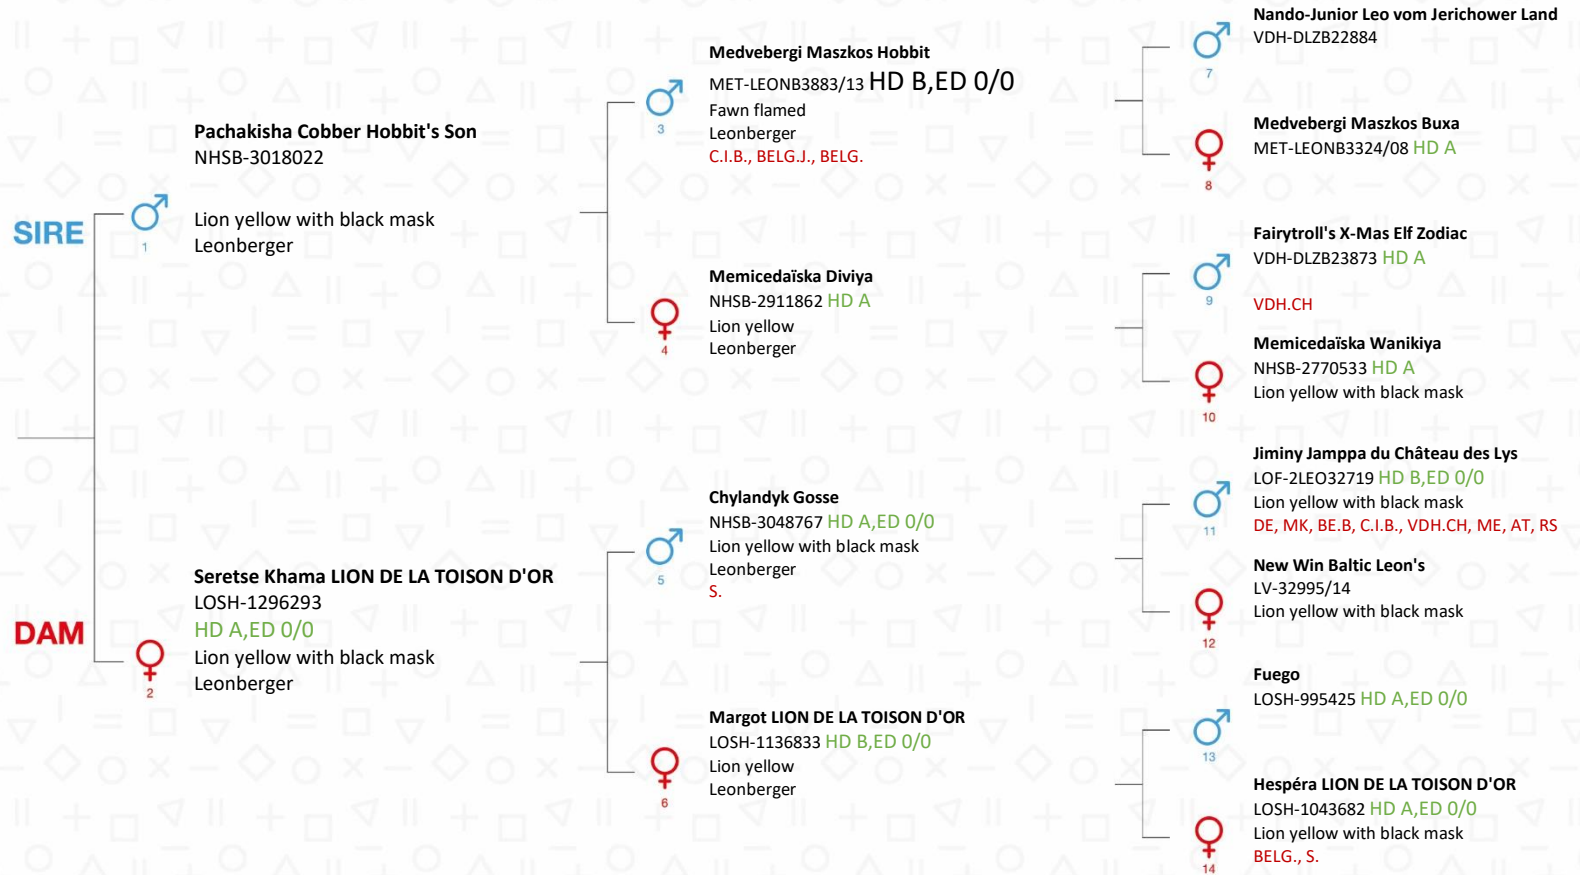

**We love you Xéna**  
**Cobber LION DE**  
**LA TOISON D'OR**  
 LOSH : **01370464**

Breed: Leonberger  
 Microchip: 944116000954078  
 Color: Lion yellow with black mask  
 Sex: Female  
 Date of birth: 10/05/2023  
 Breeder(s): Roebben Dominique

**Owner(s)**  
 Geerdink Anita 2 Noorderbuurt, 1778 KL  
 Westerland, The Netherlands

**Nature of tail at birth**  
 FULL

**Health test(s) of the dog**

Certified as accurate on **20/07/2023**

Mrs. Viviane Boesmans  
 President of the "Belgian Royal Canine Society"

## HEALTH TEST(S) OF THE PARENTS

The tests below have been carried out. The breeder can inform you about the results.

Sire

Dam

## TITLE(S) OF THE PARENTS

Sire

Dam